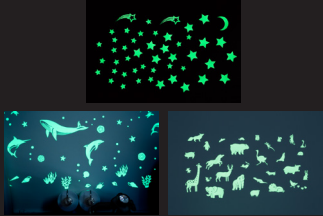

35-2104
Vehicles

GLOPLAY Packs

35-2201 Starter Pack

Contents: 4 pcs of Starry Night, Sea Animals, Animal
Unit: 12 (4pcs of each design)

35-2201 Starter Pack

35-2000-02 Display Box

Contents: Display Box Including Star sticker sample
Size: W 8" x H 6" x D 4"
Material: Paper
Unit: 1